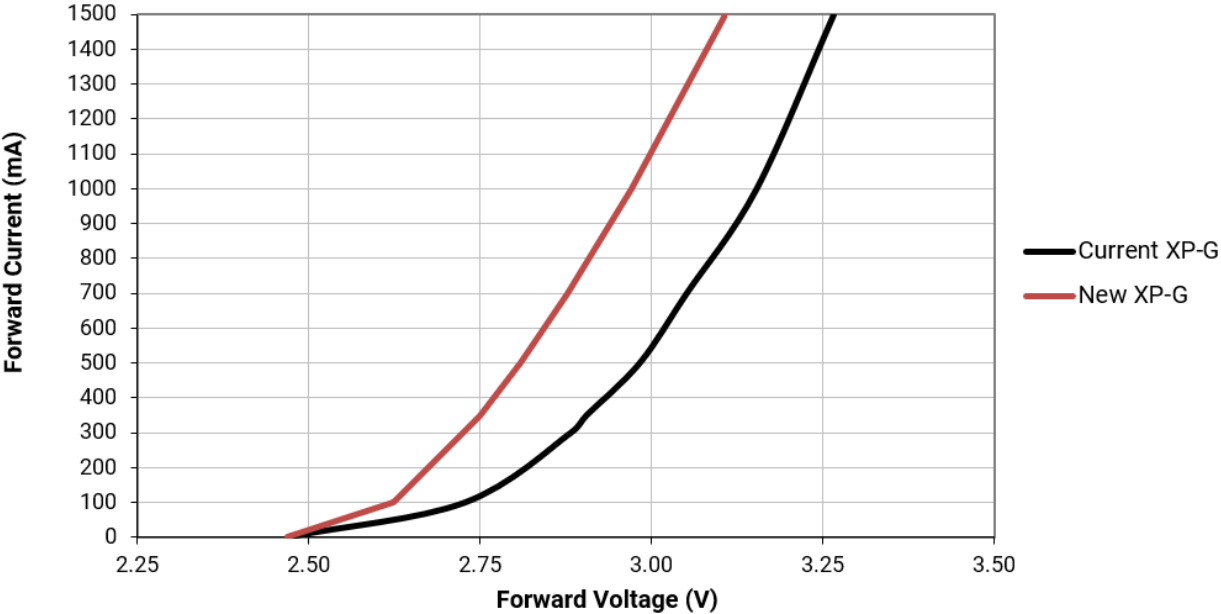

The following graph shows the improved Forward Voltage vs Current Curves.

Figure 1 LED Forward Voltage vs Current Curves